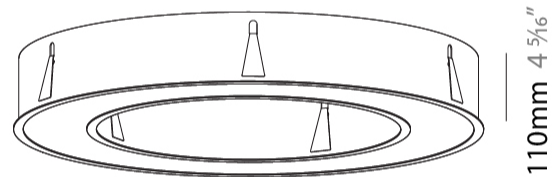

GENERAL

Series: Glorious
Subseries: Glorious
Brand: Prolicht
Division: Architectural
Mounting Type: Recessed
Mounting Location: Ceiling
Subcategory: Ambient

PHYSICAL

Shape: Round
Diameter (mm): 970
Diameter (in): 38 ³ / ₁₆
Height (mm): 110
Height (in): 4 ⁵ / ₁₆
Min. Recessing Depth (mm): 120
Min. Recessing Depth (in): 4 ³ / ₄
Light Distribution: Direct
Weight (kg): 11.164
Weight (lbs): 24.61
Diffuser: PMMA - Opal or Micro-Prism
Fixture Finish: SSR / BKV / CWI / CRY / HAB / UFT / ITA / RUA / FTG / MYG / LOD / PUS / FRO / FUP / KIA / POP / BLS / SPG / MEY / GOH / GUM / CHC / COM / ABZ / JAG / OBR / MOS / ROR
Fixture Material: Aluminum
Cut-out Measurements: 960mm / 37 13/16" x 640mm / 25 3/16"

110mm 4 ⁵/₁₆"

Ø 628mm 24 ³/₄"

Ø 970mm 38 ³/₁₆ "

960mm x 640mm
37 ¹³/₁₆" x 25 ³/₁₆"

120mm
4 ³/₄"

10 - 15mm
3 ³/₈" - 9 ¹/₁₆"

A37505-

PROJECT _____